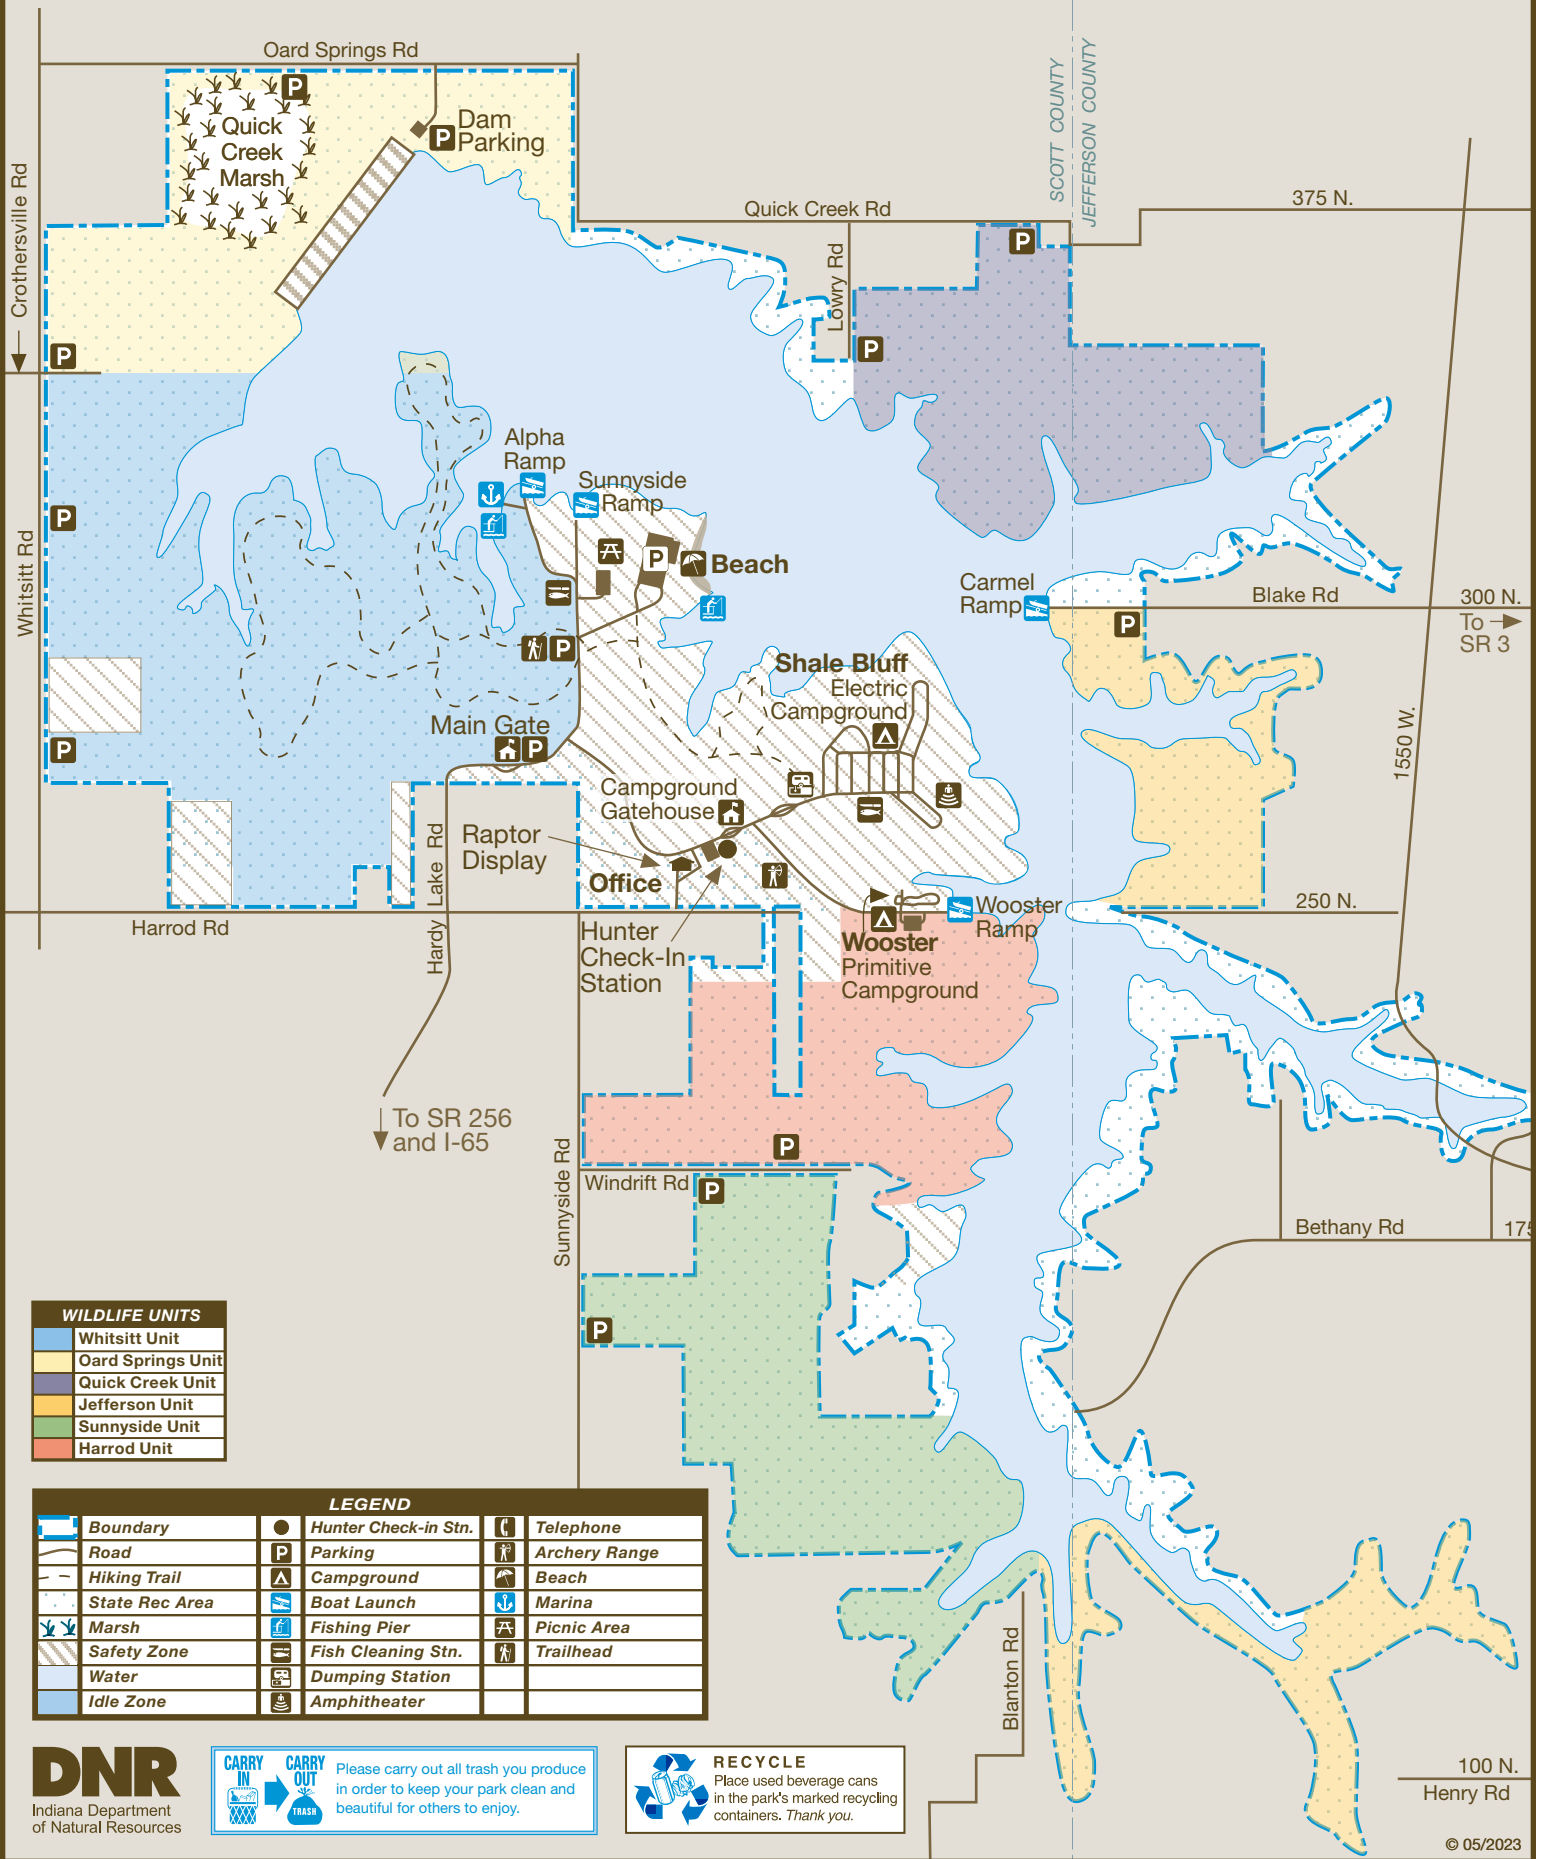

HARDY LAKE

Wildlife Units

WILDLIFE UNITS	
	Whitsitt Unit
	Oard Springs Unit
	Quick Creek Unit
	Jefferson Unit
	Sunnyside Unit
	Harrod Unit

LEGEND			
	Boundary		Hunter Check-in Stn.
	Road		Parking
	Hiking Trail		Archery Range
	State Rec Area		Campground
	Marsh		Boat Launch
	Safety Zone		Fishing Pier
	Water		Fish Cleaning Stn.
	Idle Zone		Dumping Station
			Amphitheater
	Telephone		Beach
	Archery Range		Picnic Area
	Trailhead		

DNR
Indiana Department of Natural Resources

CARRY IN CARRY OUT
Please carry out all trash you produce in order to keep your park clean and beautiful for others to enjoy.

RECYCLE
Place used beverage cans in the park's marked recycling containers. Thank you.

100 N.
Henry Rd