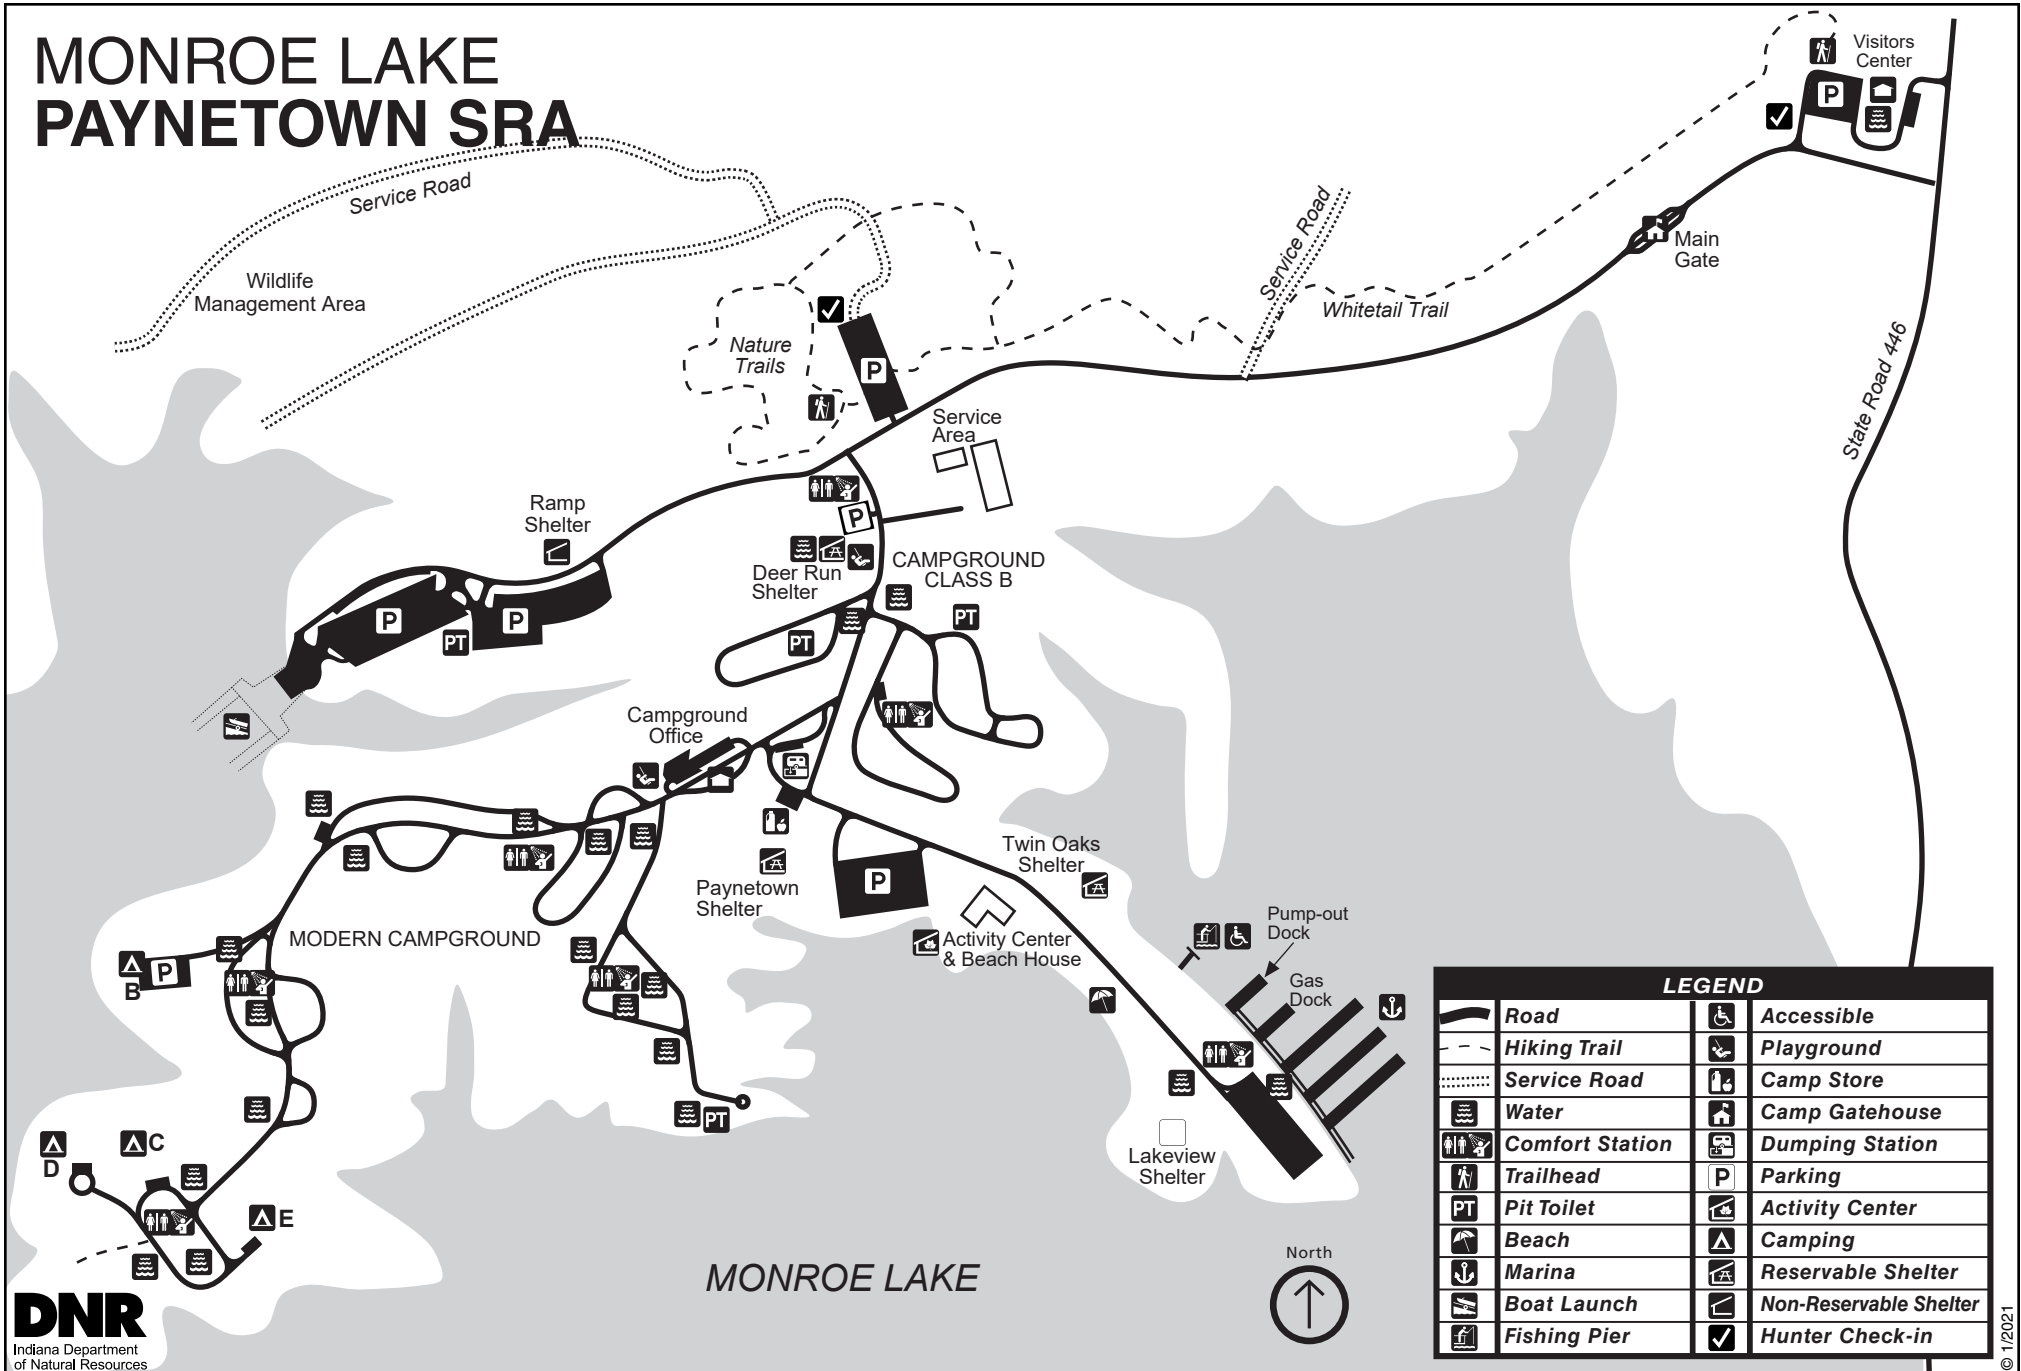

MONROE LAKE PAYNETOWN SRA

DNR
Indiana Department
of Natural Resources

NEED ASSISTANCE DURING YOUR STAY?

Please contact the park office, gatehouse or other DNR personnel.

Park Office: (812) 837-9546

Dial 911 for all emergencies.

PARK OFFICE HOURS:

Mon.-Fri. 8:00 a.m.-4:00 p.m.

Weekend & seasonal hours vary.

CHECK IN/OUT TIMES (by local time)

Campgrounds

Check in/out: 2:00 p.m.

Sundays and designated holidays check in/out is 5:00 p.m.