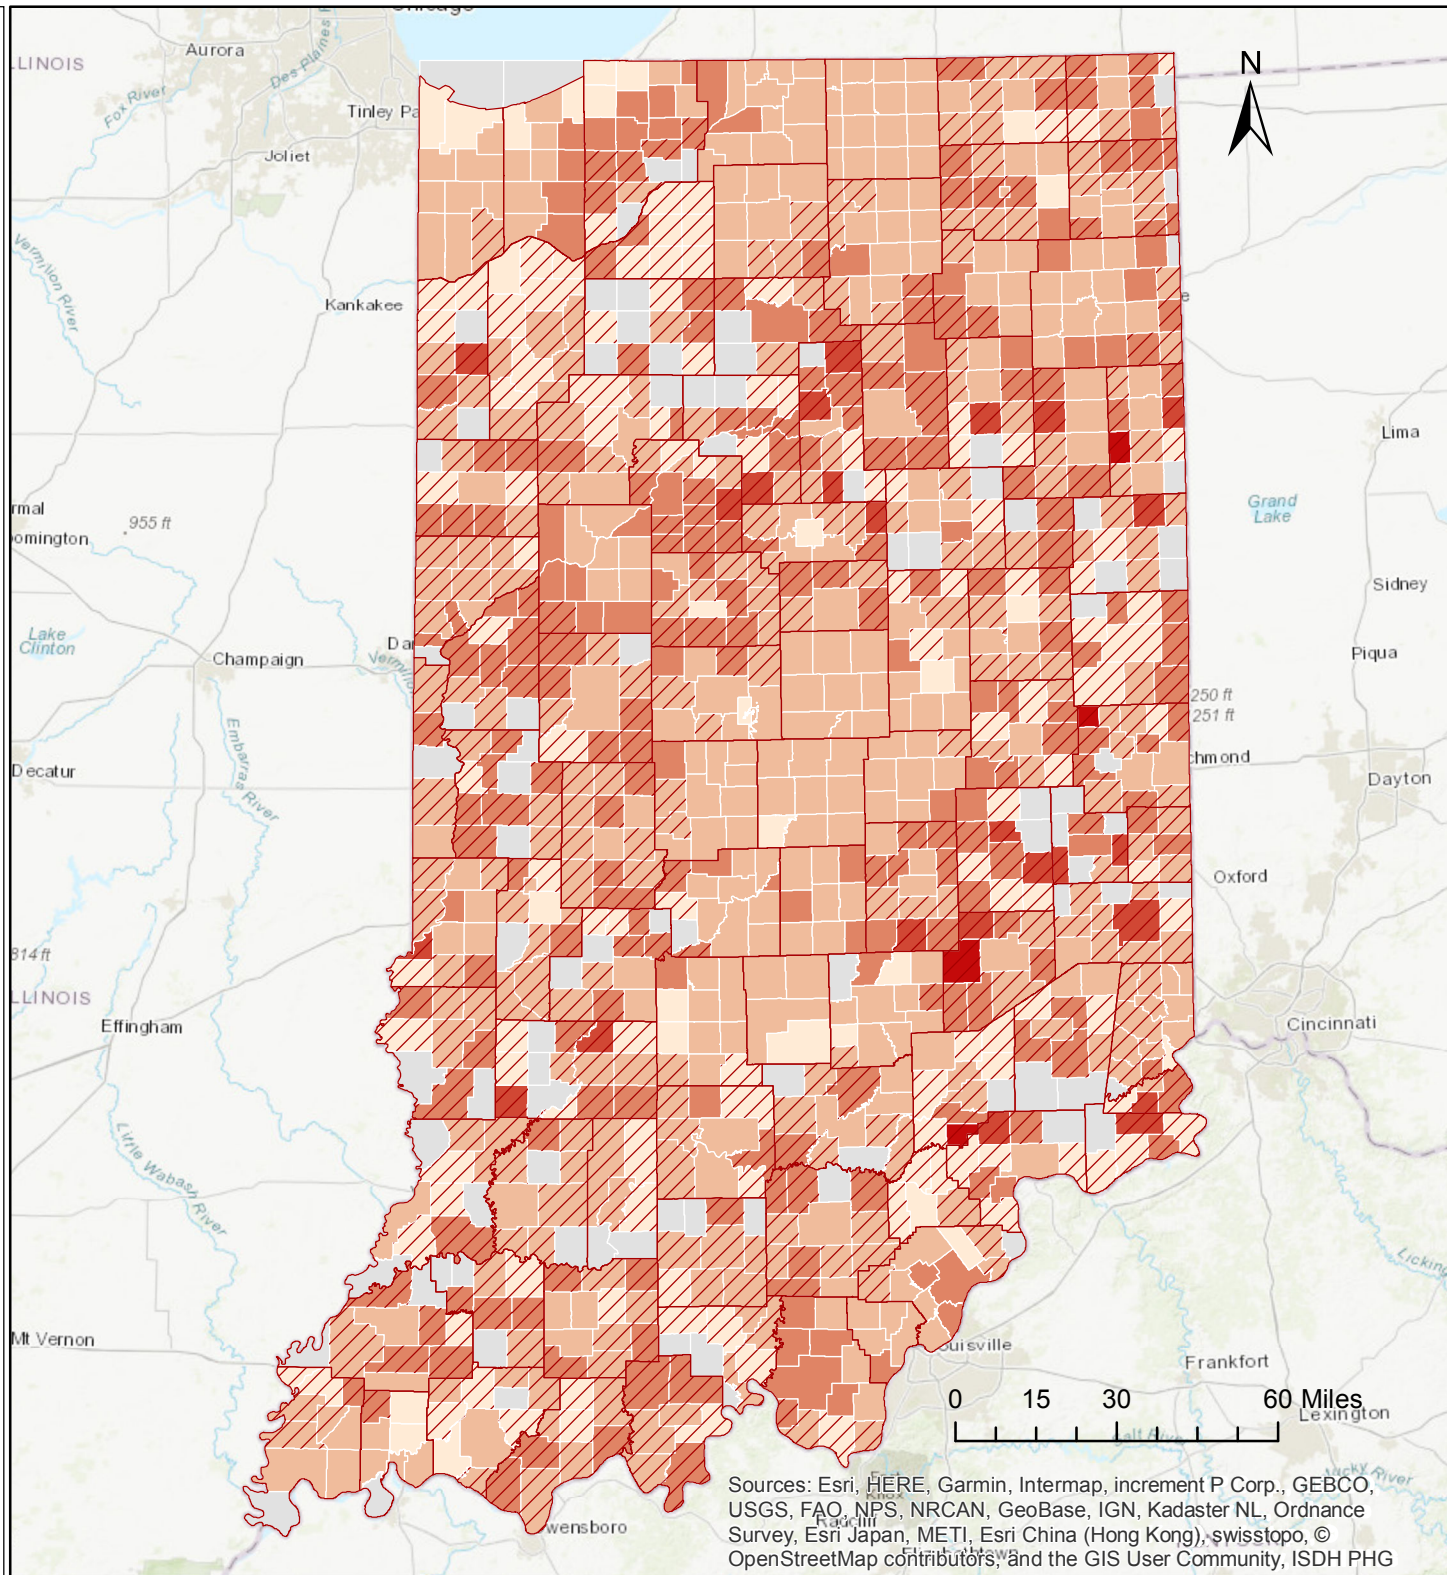

# Most current Radon test results in Indiana

Tests were undertaken by licensed testers and/or homeowners between 2002 and 2017. Results are from samples taken before any mitigation work was done.

## Township

## Total Tests

Date: 6/12/2018  
 Author: Samuel Owusu-Agyemang  
 Indiana State Department of Health

Sources: Esri, HERE, Garmin, Intermap, increment P Corp., GEBCO, USGS, FAO, NPS, NRCAN, GeoBase, IGN, Kadaster NL, Ordnance Survey, Esri Japan, METI, Esri China (Hong Kong), swisstopo, © OpenStreetMap contributors, and the GIS User Community, ISDH PHG