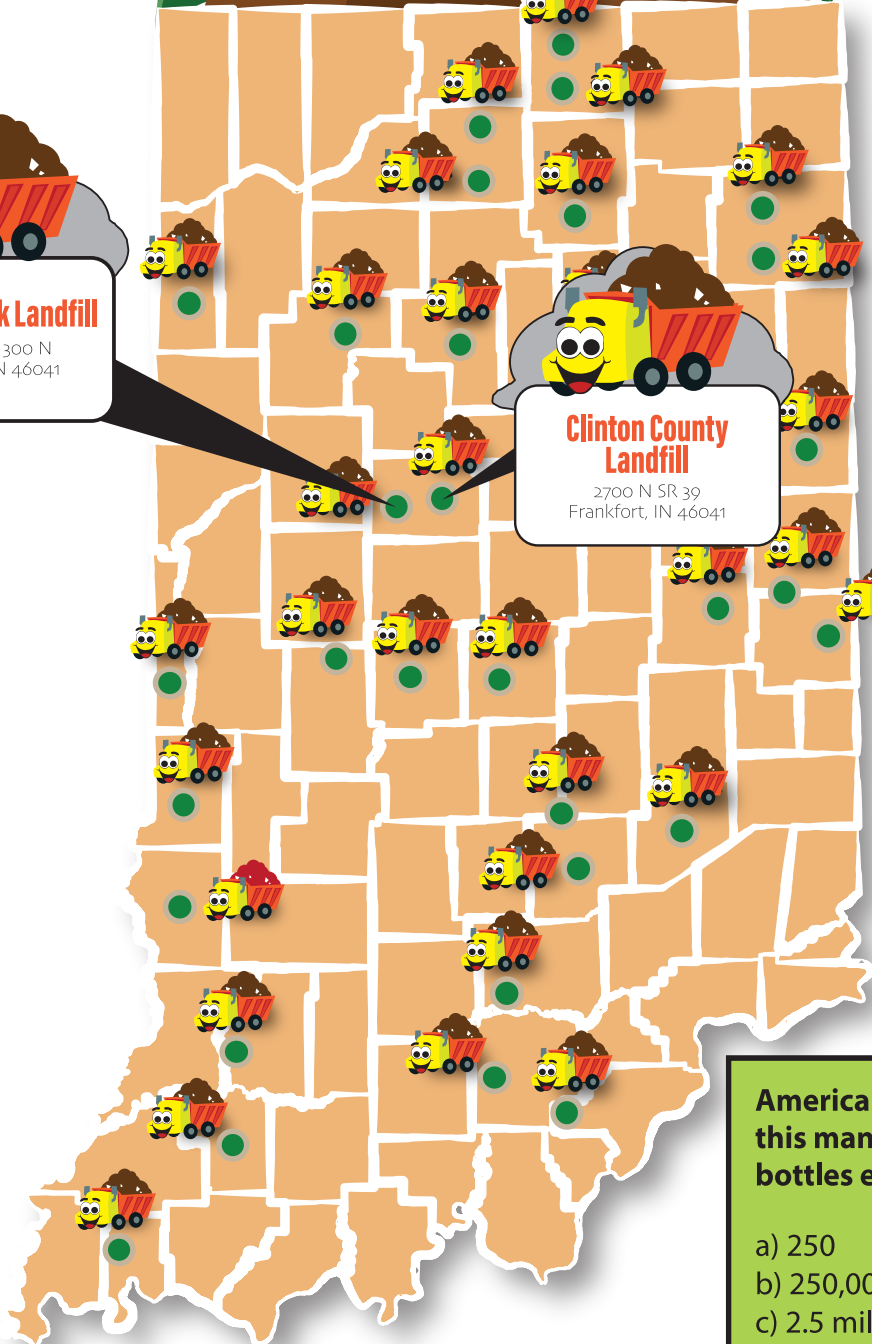

INDIANA LANDFILLS

Walnut Creek Landfill
SR 39 & CR 300 N
Frankfort, IN 46041

**Clinton County
Landfill**
2700 N SR 39
Frankfort, IN 46041

**Americans go through
this many plastic
bottles every hour.**

- a) 250
- b) 250,000
- c) 2.5 million