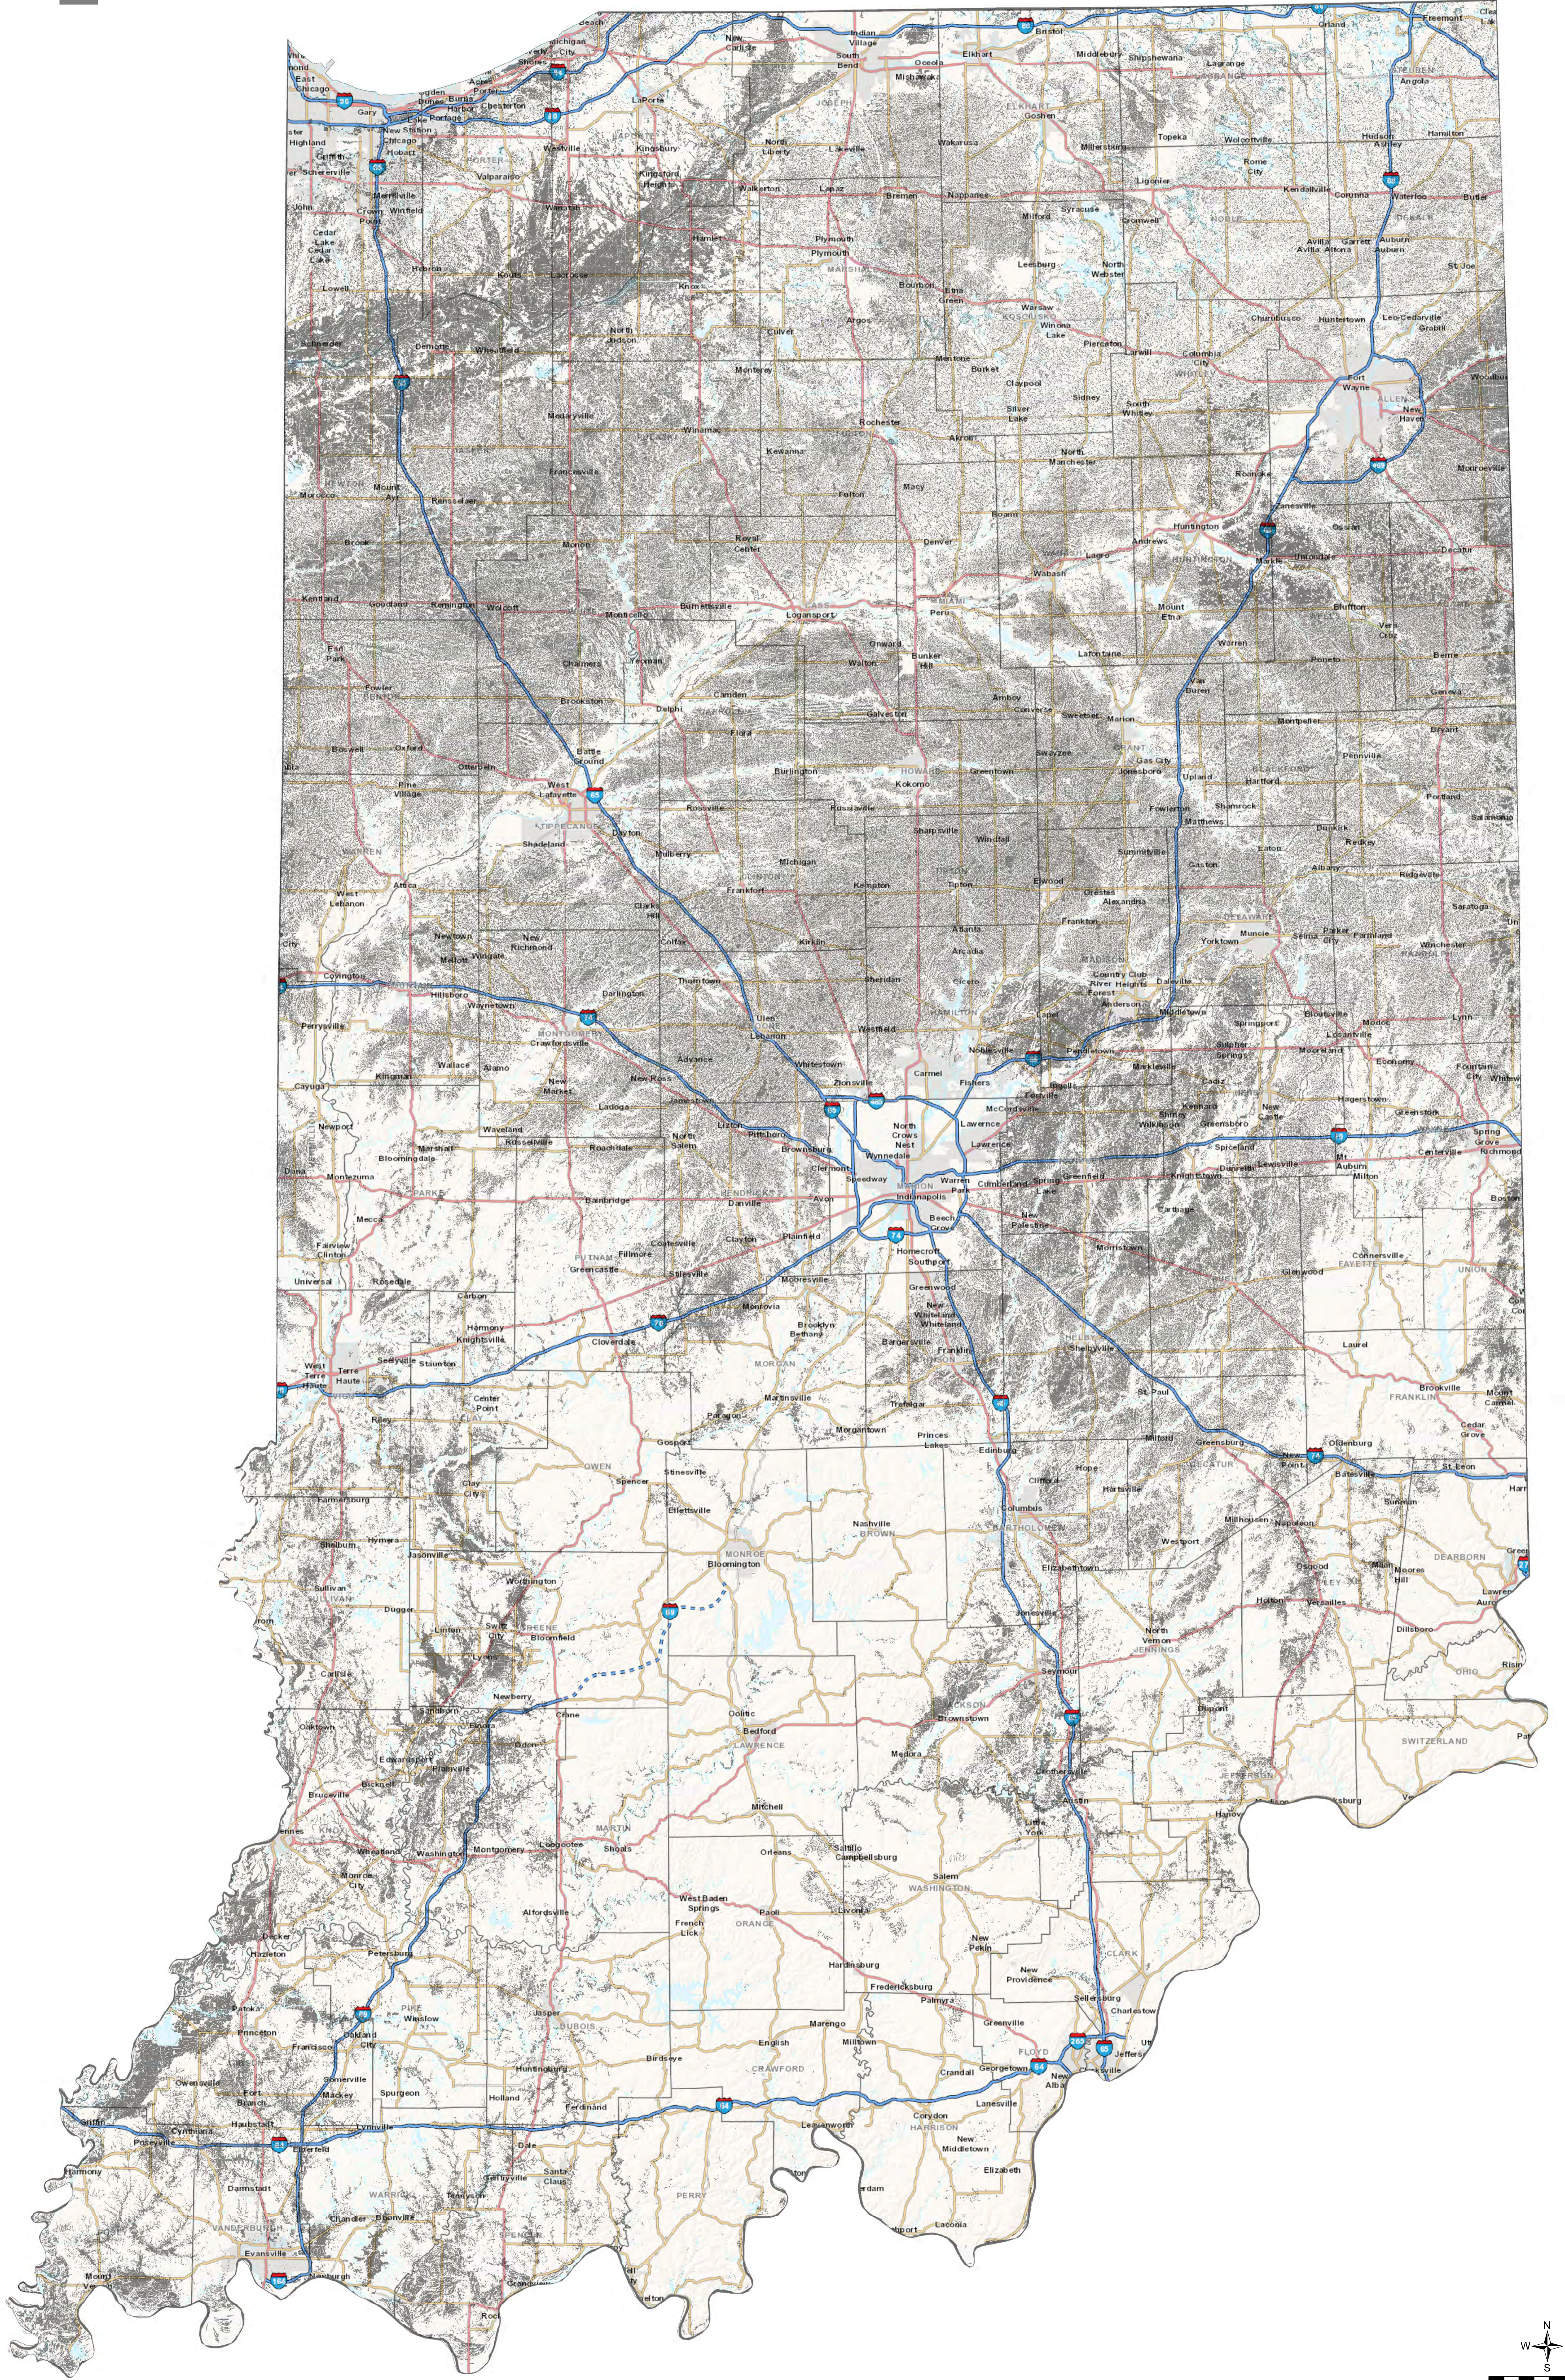

Potential Wetland Restoration (PWRS) Sites

Legend

Potential Wetland Restoration Site

0 3.5 7 14 Miles