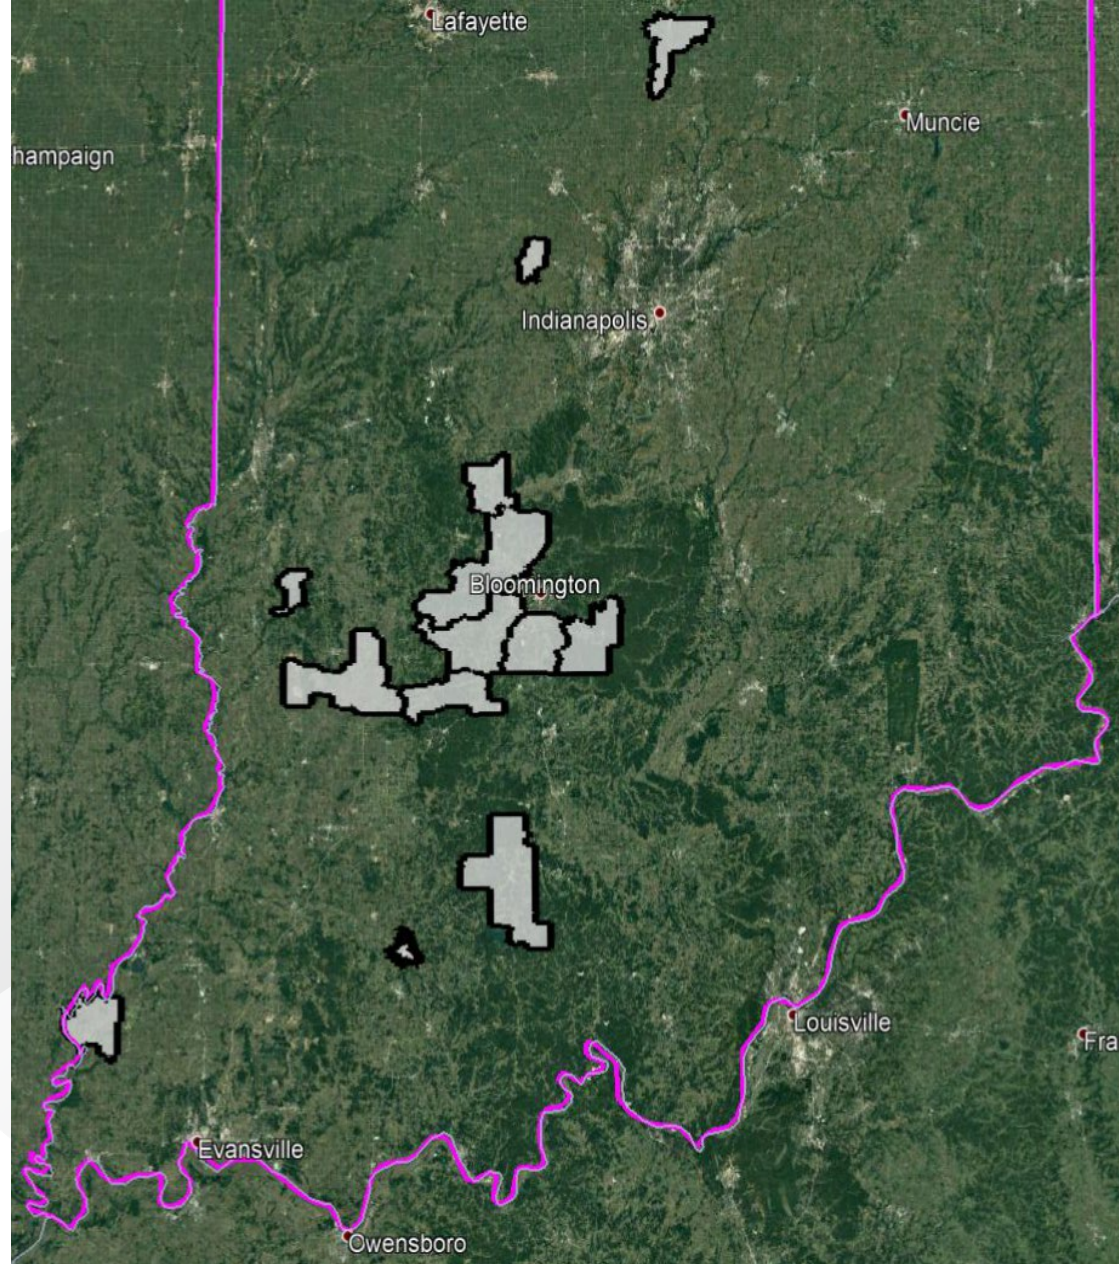

1922

**Founded in Smithville
to connect quarries**

1991

**Constructed first fiber
rings for internal use**

2000

Launched DSL service

2003

Started enterprise fiber services

2008

Began FTTH conversion

2013

Started Bloomington project

2015

Started Jasper project

2017

**Upgraded all customers to
best available speed**